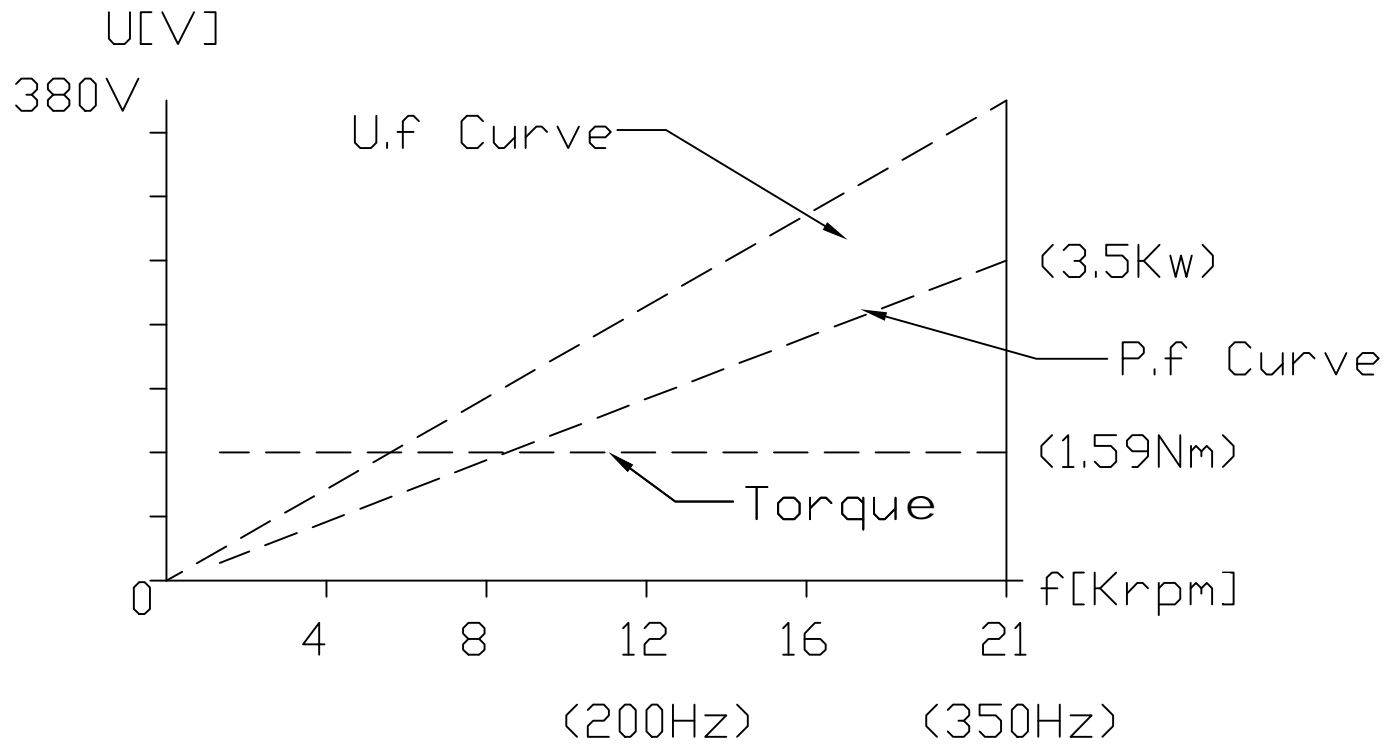

GDK105-21Z/3.5
380V 7.0A 2P

TA:20°C

Serv:S1

Water cooling